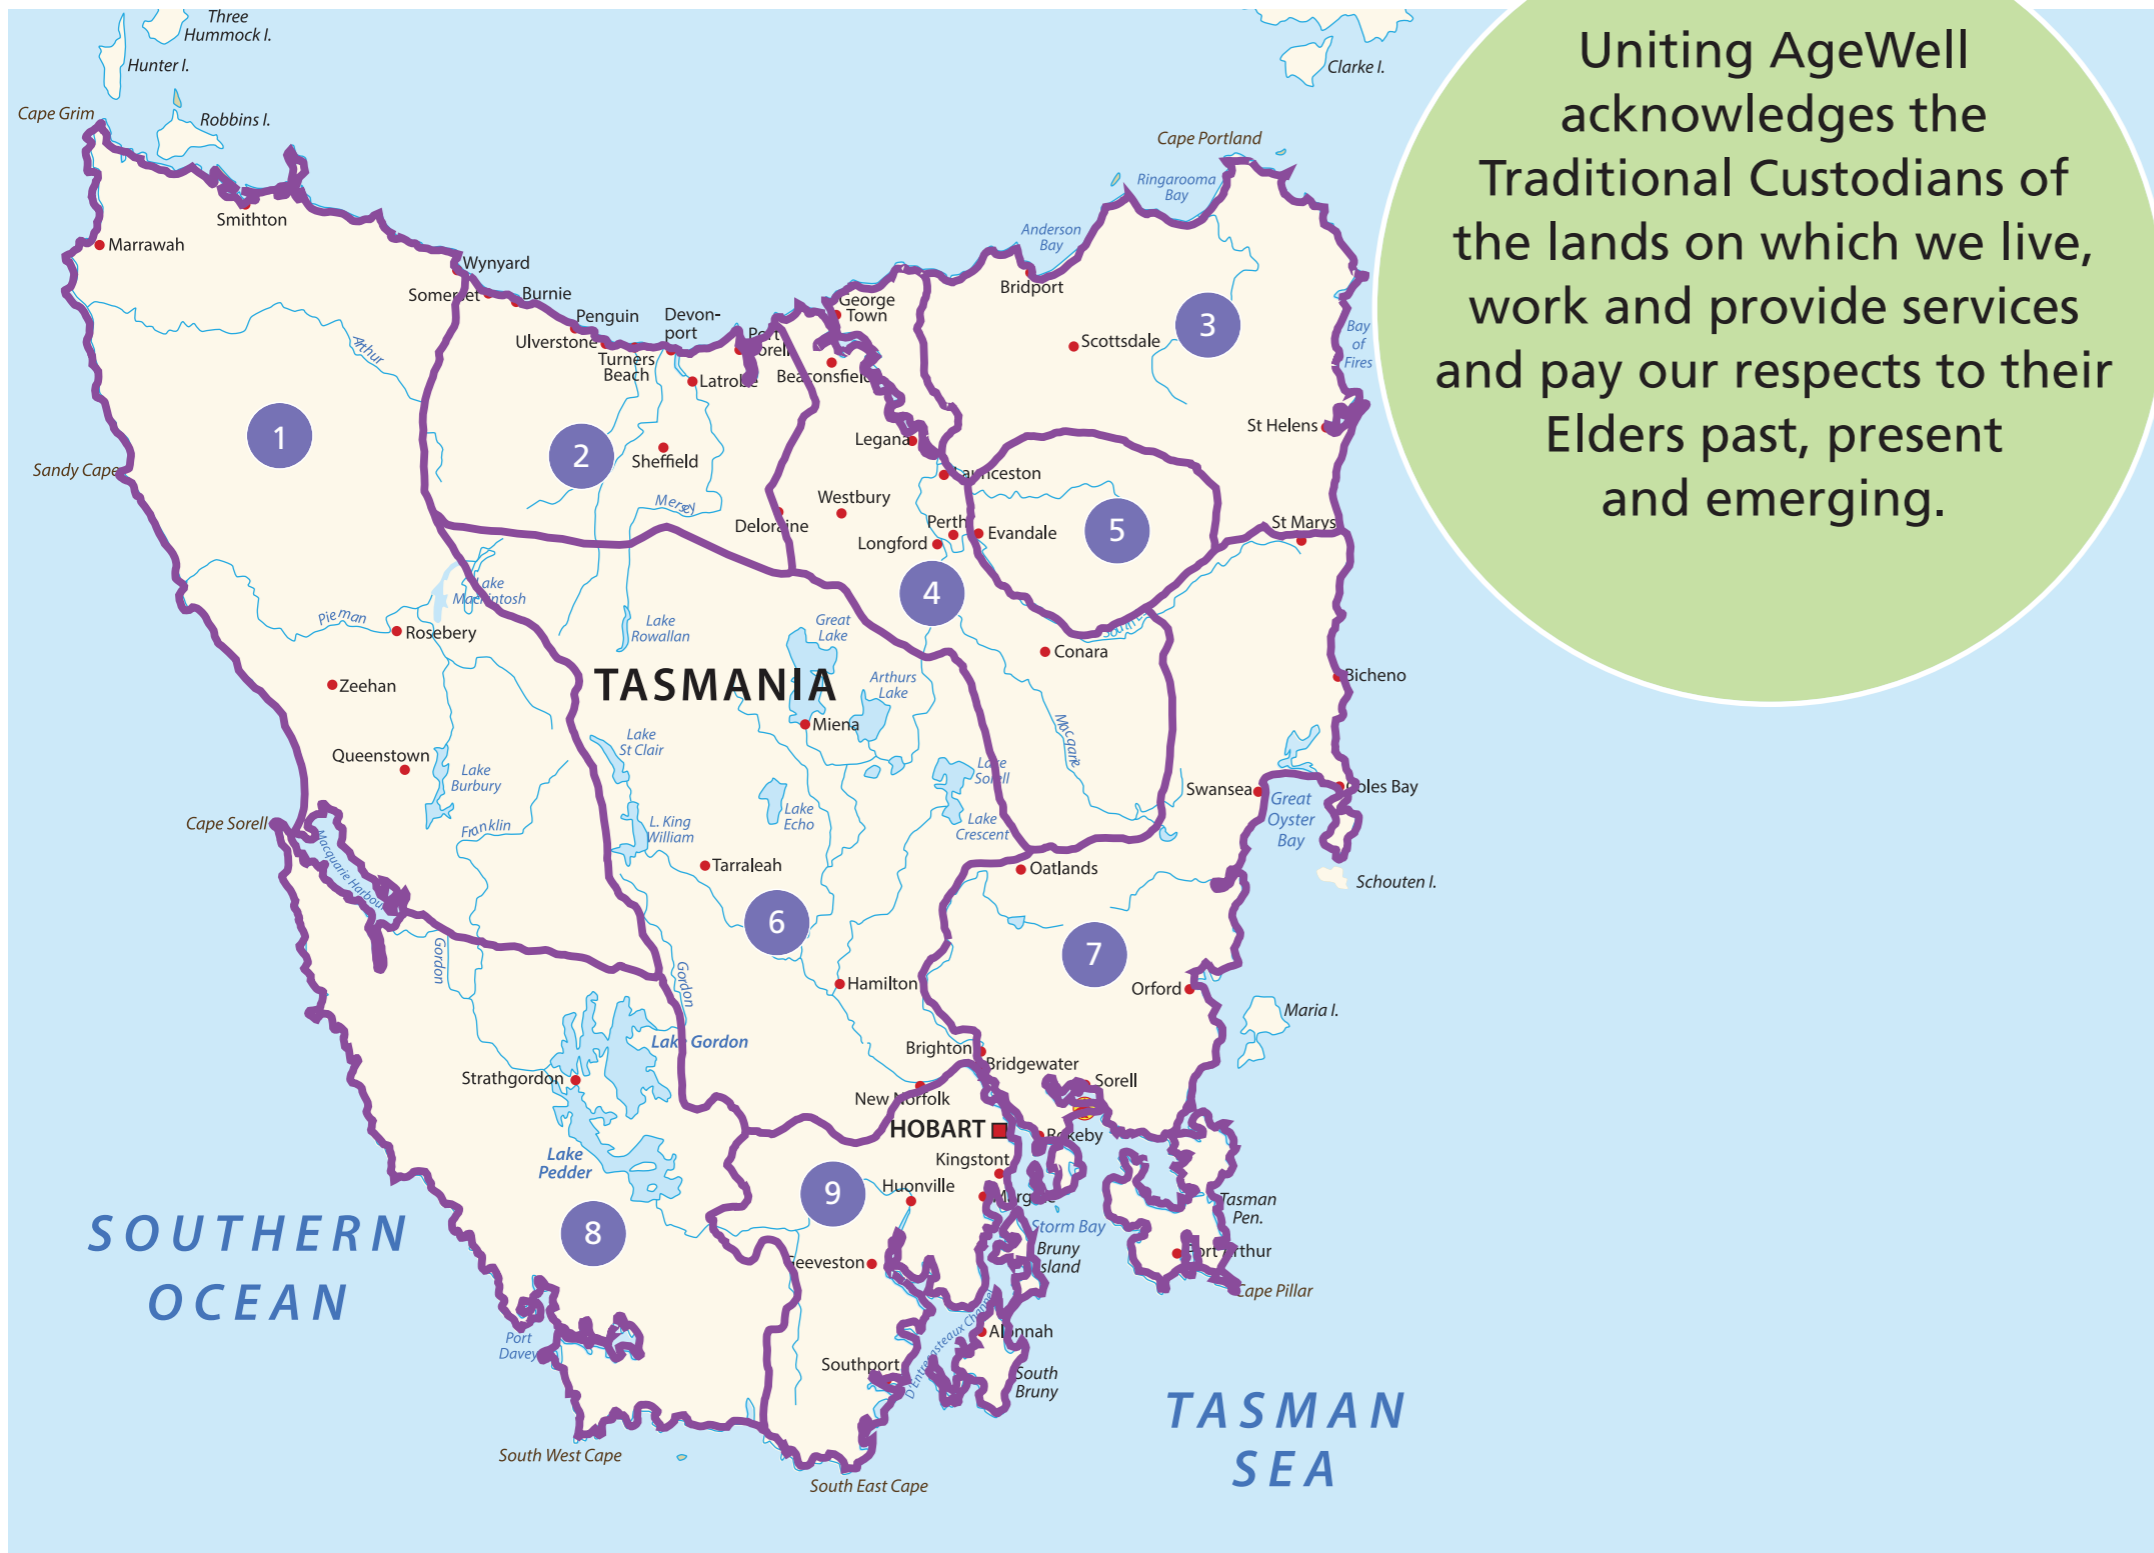

Acknowledgement of Country

Uniting AgeWell acknowledges the Traditional Custodians of the lands on which we live, work and provide services and pay our respects to their Elders past, present and emerging.

Traditional Owners

1 North West Tribe

2 North Tribe

3 North East Tribe

4 North Midlands Tribe

5 Ben Lomond Tribe

6 Big River Tribe

7 Oyster Bay Tribe

8 South West Tribe

9 South East Tribe

Learn more: <http://uacvtintranet/News/Pages/NewsEvents.aspx>